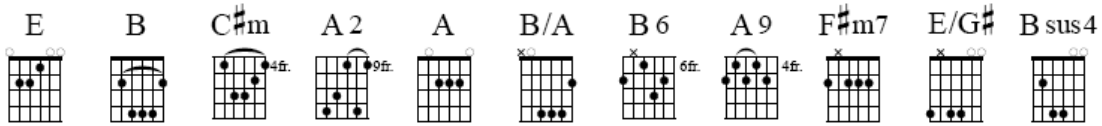

I Believe In Your Name

ALLEN FROESE

KEY of (E)

Verse 1:

E
Once and for all
 B/D#
You died on a cross
 C#m
You suffered in shame
A2
All for my gain
E B/D#
Once and for all You gave Your life
 A B/A A B/A
for me

Verse 2:

C#m
You went to the grave
 B6
But You did not stay there
A9
You broke the curse
 F#m7
Of sin's dreadful snare
C#m B6 (G#m7)
Once and for all You rose again
 A B/A A B/A
for me

CONTINUED

Chorus:

E A
You're my Saviour
C#m7 B
Lamb that was slain
 E A
You're my healer
 C#m7 B
You took all my pain
 A E/G# Bsus
I beli -----eve
 E E/A C#m A2add6
in Your name

Bridge 1:

C#m A
I thank You
 E B
For Your sacrifice
 C#m A
And I praise You
 E B
For giving me life

Bridge 2:

C#m7 G#m A E B/D#
Je sus, Je - sus

C#m7 G#m A E B/D#
Je sus, Je - sus

Instrumental:

C#m7 | B/D# | E | A E/G# |
C#m7 | B/D# | A2 | A2